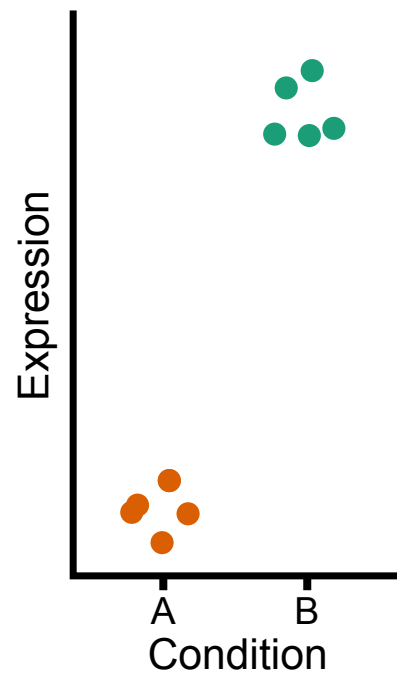

A

OUTRIDER

context - dependent outlier detection

**B**

Experiment scheme

Differential
expression analysis
(DESeq2/edgeR)

Outlier
detection
(OUTRIDER)