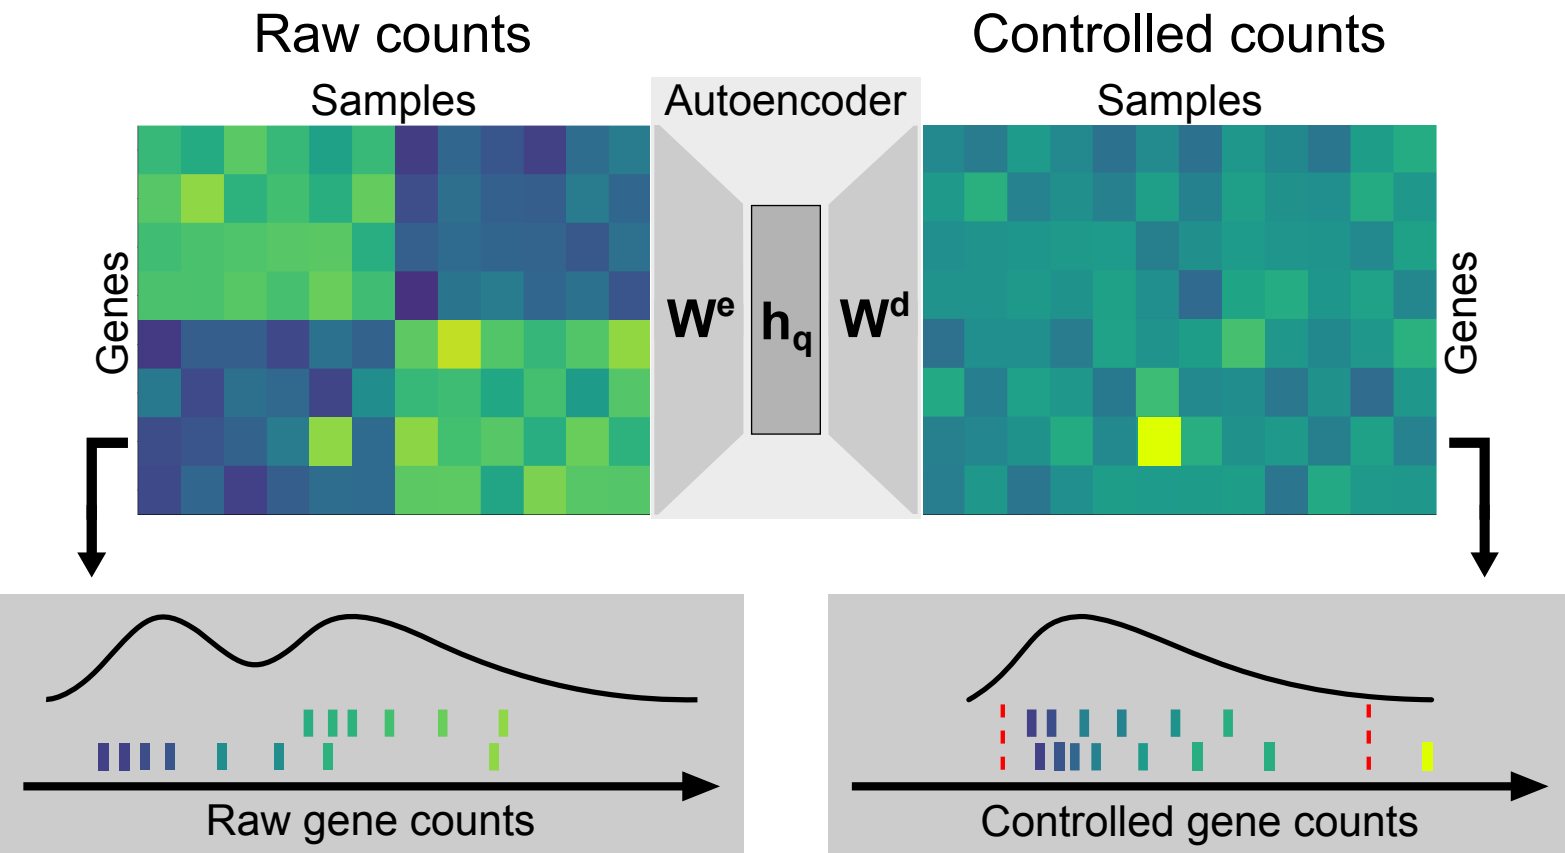

A

OUTRIDER

context - dependent outlier detection

**B**

Experiment scheme

Differential
expression analysis
(DESeq2/edgeR)

Outlier
detection
(OUTRIDER)