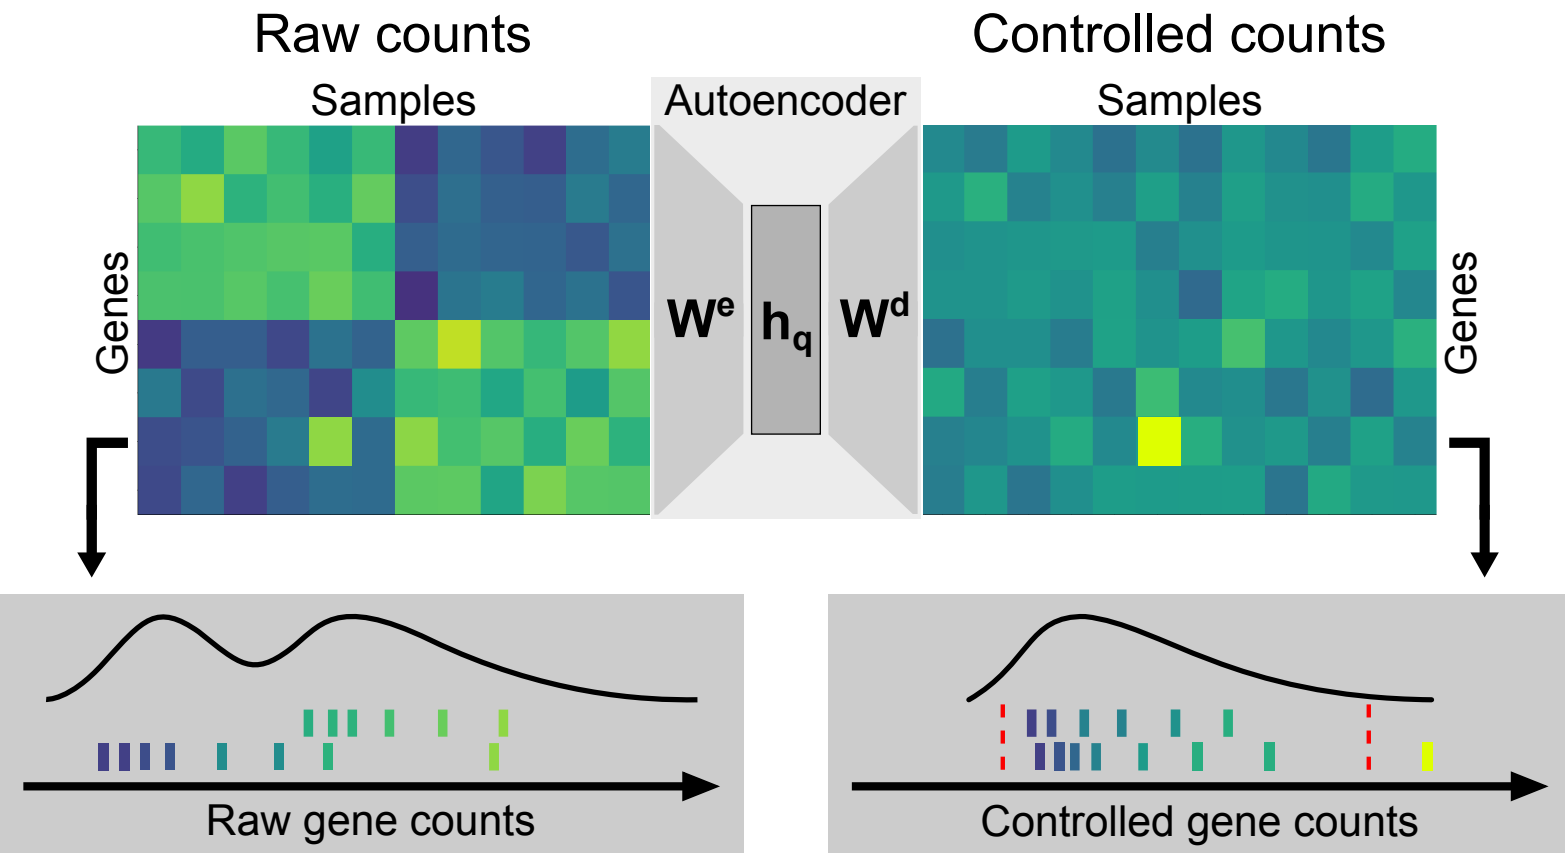

A

OUTRIDER

context - dependent outlier detection

**B**

Experiment scheme

Differential expression analysis (DESeq2/edgeR)

Outlier detection (OUTRIDER)