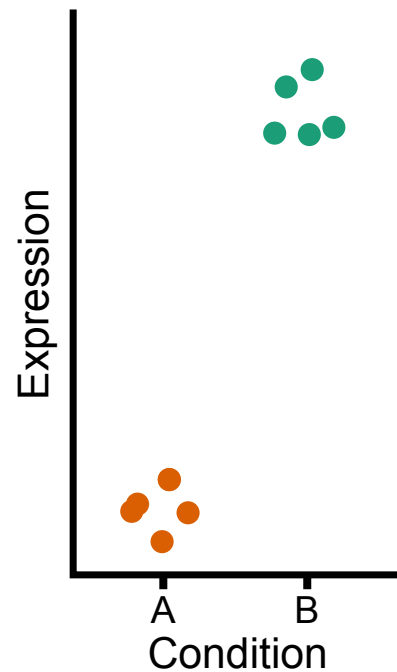

A

OUTRIDER

context - dependent outlier detection

**B**

Experiment scheme

Differential expression analysis (DESeq2/edgeR)

Outlier detection (OUTRIDER)